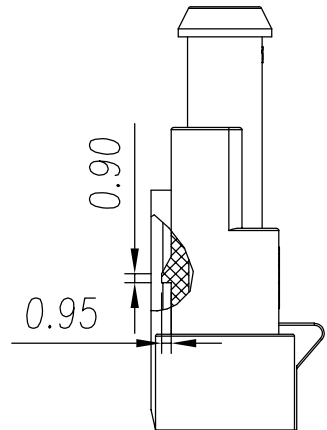

5. Company Logo

63410604YY10B _____ Standard

Series No _____

Color: 1Y,white
 2Y,black
 3Y,greY
 4Y,green
 5Y,blue
 6Y,yellow
 7Y,transparent
 8Y,brown

	linear dimension							≡	—	□	//	⊥
	to 10	over 18 to 30	over 30 to 50	over 50 to 80	over 80 to 120	over 120 to 160	over 160 to 200					
variable range								all	to 5	over 5 to 30	over 30 to 120	over 120 to
tolerance	±0.15	±0.25	±0.35	±0.45	±0.60	±0.75	±0.90	0.5	0.025	0.06	0.12	0.4

Remark: This drawing is a controlled document for Cymanu. All specifications are subject to change without prior notice.

	DRAWN: K. ZHAO	DATE: 09/06/2022	PART NO: 63410604YY10B
SIZE: A4	SCALE: 4 : 3	CHECKED: C. LU	DATE: 09/06/2022
UNIT: mm	SHEET: 1 / 2	APPROVED: H. JIANG	DATE: 09/06/2022
			TITLE: Connector sheath
			CUSTOMER:
NINGBO CHANGYU ELECTRONICS MANUFACTURING CO., LTD Email: sales@cymanu.com WWW.CYMANU.COM			

REV	ECN	SIGN	DATE	DESCRIPTION
1.0	V0	K. ZHAO	09/06/2022	

63410604YY11B

63410604YY12B

variable range	linear dimension							≡	—	□	//	⊥
	to 10	over 18 to 30	over 30 to 50	over 50 to 80	over 80 to 120	over 120 to 160	over 160 to 200					
tolerance	±0.15	±0.25	±0.35	±0.45	±0.60	±0.75	±0.90	0.5	0.025	0.06	0.12	0.4

Remark: This drawing is a controlled document for Cymanu. All specifications are subject to change without prior notice.

 SIZE: A4	 SCALE: 4 : 3	DRAWN: K. ZHAO CHECKED: C. LU APPROVED: H. JIANG	DATE: 09/06/2022 DATE: 09/06/2022 DATE: 09/06/2022	PART NO: 63410604YY10B TITLE: Connector sheath CUSTOMER:	 NINGBO CHANGYU ELECTRONICS MANUFACTURING CO., LTD Email: sales@cymanu.com WWW.CYMANU.COM
--	--	---	---	--	---