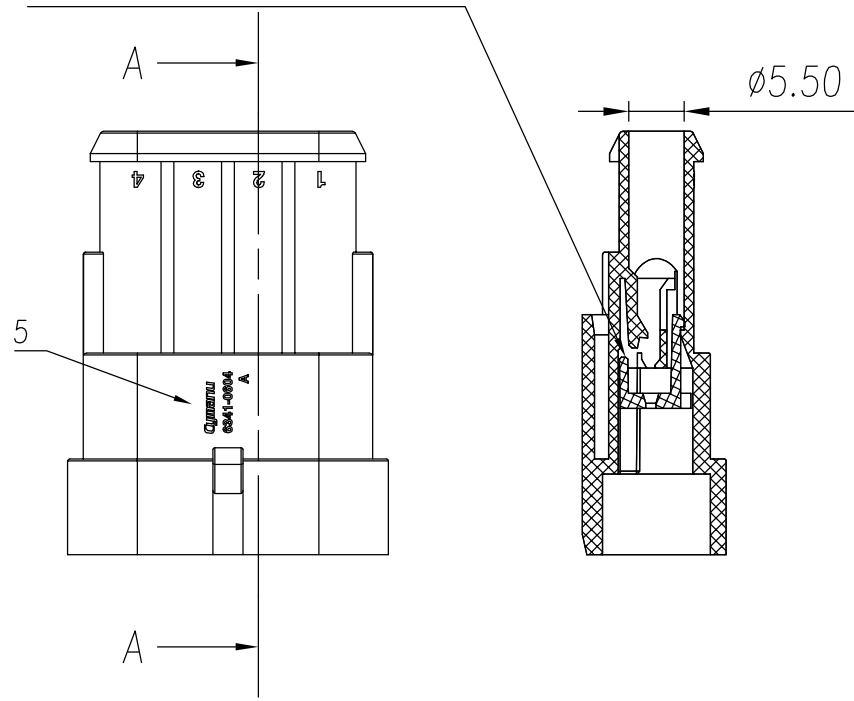

REV	ECN	SIGN	DATE	DESCRIPTION
1.0	V0	K. ZHAO	09/06/2022	

primary lock reinforcement(PLR)

SECTION:A-A

NOTES:

1. Poles : N= 04 P
2. Operating temperature: -40°C~+125°C
3. RoHS Compliance
4. Material:
 - Housing Halogen free PA66-GF,UL94V-0
 - PLR Halogen free PA66-GF,UL94V-0

5. Company Logo

63410604YY10B _____ Standard

Series No _____

Color: 1Y,white
 2Y,black
 3Y,greY
 4Y,green
 5Y,blue
 6Y,yellow
 7Y,transparent
 8Y,brown

	linear dimension							≡	—	□	//	⊥
	to 10	over 18 to 30	over 30 to 50	over 50 to 80	over 80 to 120	over 120 to 160	over 160 to 200					
variable range								all	to 5	over 5 to 30	over 30 to 120	over 120 to
tolerance	±0.15	±0.25	±0.35	±0.45	±0.60	±0.75	±0.90	0.5	0.025	0.06	0.12	0.4

Remark: This drawing is a controlled document for Cymanu. All specifications are subject to change without prior notice.

	DRAWN: K. ZHAO	DATE: 09/06/2022	PART NO: 63410604YY10B
SIZE: A4	SCALE: 4 : 3	CHECKED: C. LU	DATE: 09/06/2022
UNIT: mm	SHEET: 1 / 2	APPROVED: H. JIANG	DATE: 09/06/2022
			TITLE: Connector sheath
			CUSTOMER:
NINGBO CHANGYU ELECTRONICS MANUFACTURING CO., LTD Email: sales@cymanu.com WWW.CYMANU.COM			

Remark: This drawing is a controlled document for Cymanu. All specifications are subject to change without prior notice.

 SIZE: A4	 SCALE: 4 : 3	DRAWN: K. ZHAO CHECKED: C. LU APPROVED: H. JIANG	DATE: 09/06/2022 DATE: 09/06/2022 DATE: 09/06/2022	PART NO: 63410604YY10B TITLE: Connector sheath CUSTOMER:	 NINGBO CHANGYU ELECTRONICS MANUFACTURING CO., LTD Email: sales@cymanu.com WWW.CYMANU.COM
--	--	---	---	--	---