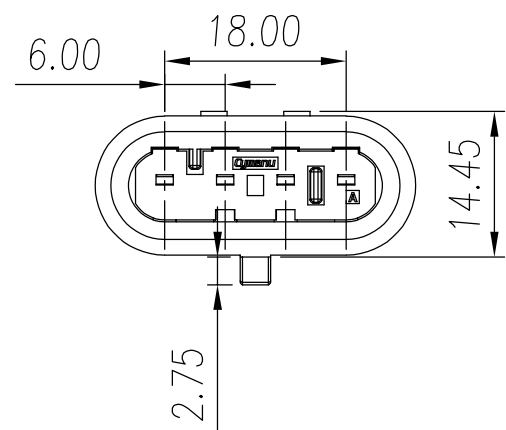

REV	ECN	SIGN	DATE	DESCRIPTION
1.0	V0	K. ZHAO	09/06/2022	

primary lock reinforcement(PLR)

SECTION:A-A

NOTES:

1. Poles : N= 04 P
2. Operating temperature: -40°C~+125°C
3. RoHS Compliance
4. Material:
 - Housing Halogen free PA66-GF,UL94V-0
 - PLR Halogen free PA66-GF,UL94V-0

Remark: This drawing is a controlled document for Cymanu. All specifications are subject to change without prior notice.

	DRAWN: K. ZHAO	DATE: 09/06/2022	PART NO: 63410604YY10B
SIZE: A4	SCALE: 4 : 3	CHECKED: C. LU	DATE: 09/06/2022
UNIT: mm	SHEET: 1 / 2	APPROVED: H. JIANG	DATE: 09/06/2022
			TITLE: Connector sheath
			CUSTOMER:
NINGBO CHANGYU ELECTRONICS MANUFACTURING CO., LTD Email: sales@cymanu.com WWW.CYMANU.COM			

REV	ECN	SIGN	DATE	DESCRIPTION
1.0	V0	K. ZHAO	09/06/2022	

63410604YY11B

63410604YY12B

variable range	linear dimension							≡	—	□	//	⊥
	to 10	over 18 to 30	over 30 to 50	over 50 to 80	over 80 to 120	over 120 to 160	over 160 to 200					
tolerance	±0.15	±0.25	±0.35	±0.45	±0.60	±0.75	±0.90	0.5	0.025	0.06	0.12	0.4

Remark: This drawing is a controlled document for Cymanu. All specifications are subject to change without prior notice.

 SIZE: A4	 SCALE: 4 : 3	DRAWN: K. ZHAO CHECKED: C. LU APPROVED: H. JIANG	DATE: 09/06/2022 DATE: 09/06/2022 DATE: 09/06/2022	PART NO: 63410604YY10B TITLE: Connector sheath CUSTOMER:	 NINGBO CHANGYU ELECTRONICS MANUFACTURING CO., LTD Email: sales@cymanu.com WWW.CYMANU.COM
--	--	---	---	--	---