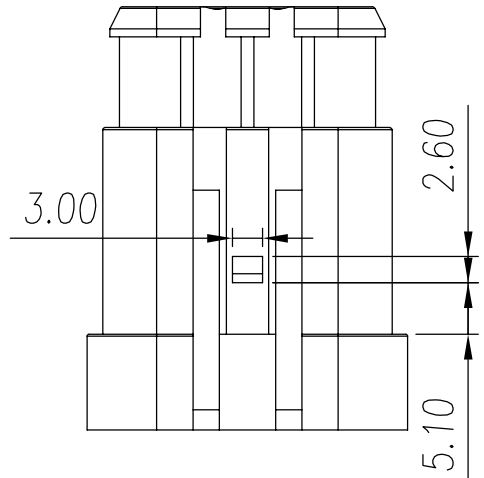

5. Company Logo

63410604YY10B _____ Standard

Series No _____

Color: 1Y,white
 2Y,black
 3Y,greY
 4Y,green
 5Y,blue
 6Y,yellow
 7Y,transparent
 8Y,brown

	linear dimension							≡	—	□	//	⊥
	to 10	over 18 to 30	over 30 to 50	over 50 to 80	over 80 to 120	over 120 to 160	over 160 to 200					
variable range								all	to 5	over 5 to 30	over 30 to 120	over 120 to
tolerance	±0.15	±0.25	±0.35	±0.45	±0.60	±0.75	±0.90	0.5	0.025	0.06	0.12	0.4

Remark: This drawing is a controlled document for Cymanu. All specifications are subject to change without prior notice.

	DRAWN: K. ZHAO	DATE: 09/06/2022	PART NO: 63410604YY10B
SIZE: A4	SCALE: 4 : 3	CHECKED: C. LU	DATE: 09/06/2022
UNIT: mm	SHEET: 1 / 2	APPROVED: H. JIANG	DATE: 09/06/2022
			TITLE: Connector sheath
			CUSTOMER:
NINGBO CHANGYU ELECTRONICS MANUFACTURING CO., LTD Email: sales@cymanu.com WWW.CYMANU.COM			

REV	ECN	SIGN	DATE	DESCRIPTION
1.0	V0	K. ZHAO	09/06/2022	

63410604YY11B

63410604YY12B

variable range	linear dimension							≡	—	□	//	⊥
	to 10	over 18 to 30	over 30 to 50	over 50 to 80	over 80 to 120	over 120 to 160	over 160 to 200					
tolerance	±0.15	±0.25	±0.35	±0.45	±0.60	±0.75	±0.90	0.5	0.025	0.06	0.12	0.4

Remark: This drawing is a controlled document for Cymanu. All specifications are subject to change without prior notice.

 SIZE: A4	 SCALE: 4 : 3	DRAWN: K. ZHAO CHECKED: C. LU APPROVED: H. JIANG	DATE: 09/06/2022 DATE: 09/06/2022 DATE: 09/06/2022	PART NO: 63410604YY10B TITLE: Connector sheath CUSTOMER:	 NINGBO CHANGYU ELECTRONICS MANUFACTURING CO., LTD Email: sales@cymanu.com WWW.CYMANU.COM
--	--	---	---	--	---