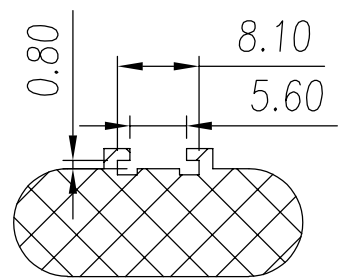

5. Company Logo

63410604YY10B _____ Standard

Series No _____

Color: 1Y,white
 2Y,black
 3Y,greY
 4Y,green
 5Y,blue
 6Y,yellow
 7Y,transparent
 8Y,brown

	linear dimension							≡	—	□	//	⊥
	to 10	over 18 to 30	over 30 to 50	over 50 to 80	over 80 to 120	over 120 to 160	over 160 to 200					
variable range								all	to 5	over 5 to 30	over 30 to 120	over 120 to
tolerance	±0.15	±0.25	±0.35	±0.45	±0.60	±0.75	±0.90	0.5	0.025	0.06	0.12	0.4

Remark: This drawing is a controlled document for Cymanu. All specifications are subject to change without prior notice.

	DRAWN: K. ZHAO	DATE: 09/06/2022	PART NO: 63410604YY10B
SIZE: A4	SCALE: 4 : 3	CHECKED: C. LU	DATE: 09/06/2022
UNIT: mm	SHEET: 1 / 2	APPROVED: H. JIANG	DATE: 09/06/2022
			TITLE: Connector sheath
			CUSTOMER:
NINGBO CHANGYU ELECTRONICS MANUFACTURING CO., LTD Email: sales@cymanu.com WWW.CYMANU.COM			

REV	ECN	SIGN	DATE	DESCRIPTION
1.0	V0	K. ZHAO	09/06/2022	

63410604YY11B

63410604YY12B

variable range	linear dimension							≡	—	□	//	⊥
	to 10	over 18 to 30	over 30 to 50	over 50 to 80	over 80 to 120	over 120 to 160	over 160 to 200					
tolerance	±0.15	±0.25	±0.35	±0.45	±0.60	±0.75	±0.90	0.5	0.025	0.06	0.12	0.4

Remark: This drawing is a controlled document for Cymanu. All specifications are subject to change without prior notice.

 SIZE: A4	 SCALE: 4 : 3	DRAWN: K. ZHAO CHECKED: C. LU APPROVED: H. JIANG	DATE: 09/06/2022 DATE: 09/06/2022 DATE: 09/06/2022	PART NO: 63410604YY10B TITLE: Connector sheath CUSTOMER:	 NINGBO CHANGYU ELECTRONICS MANUFACTURING CO., LTD Email: sales@cymanu.com WWW.CYMANU.COM
--	--	---	---	--	---