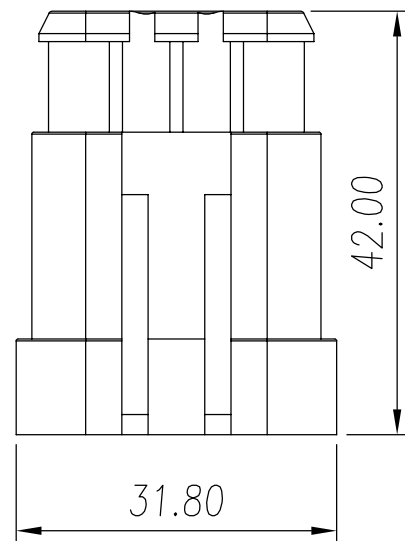

primary lock reinforcement(PLR)